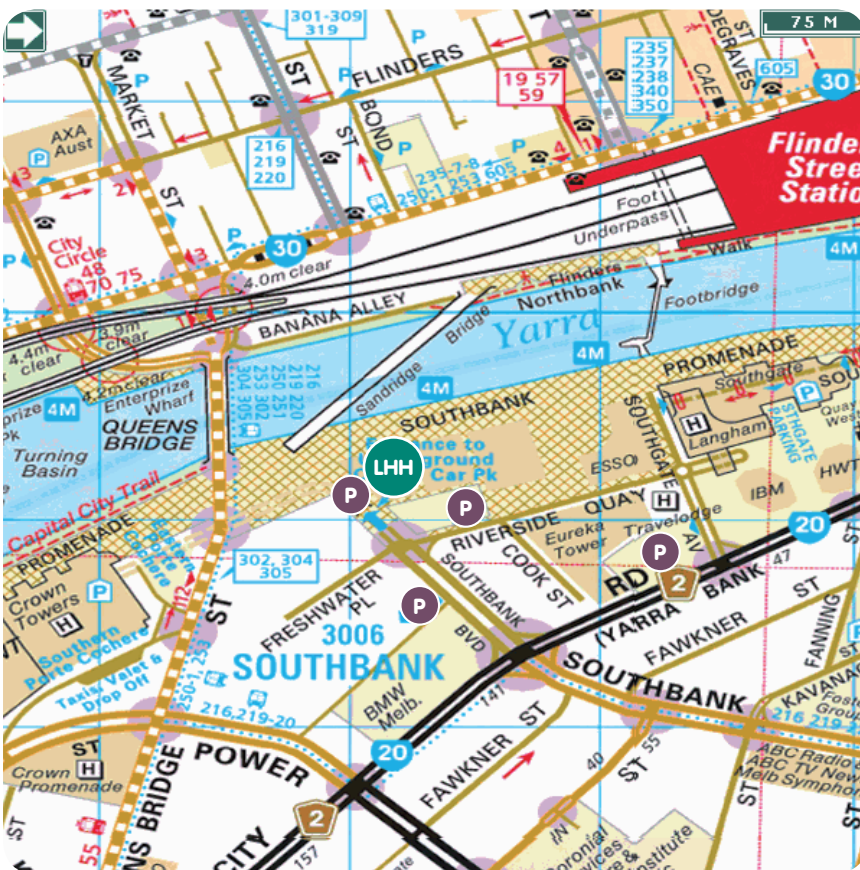

# Location Map Melbourne

Lee Hecht Harrison  
Level 4  
1 Southbank Boulevard  
Southbank VIC 3000  
Tel: (03) 8699 2400

## Getting here by Train:

Catch the train to Flinders Street Station and walk across the Southgate footbridge over to Southbank. Whilst on the footbridge, look straight ahead, you will see the Exxon Mobile Building (this will be the first building you see).

**LHH** Turn right onto Southbank Promenade and walk along the Yarra River heading towards the Casino. When reaching the Noodle House, please turn left, follow the walkway, and enter from Riverside Quay end of the building.

## **P** Getting here by Car and parking:

We suggest that you park your car at Crown Casino and walk along the Yarra, crossing Queensbridge Street. Keep walking along the Yarra (past Sandridge Bridge) until you reach the Noodle House, turn right, follow the walkway, and enter via Riverside Quay entrance.