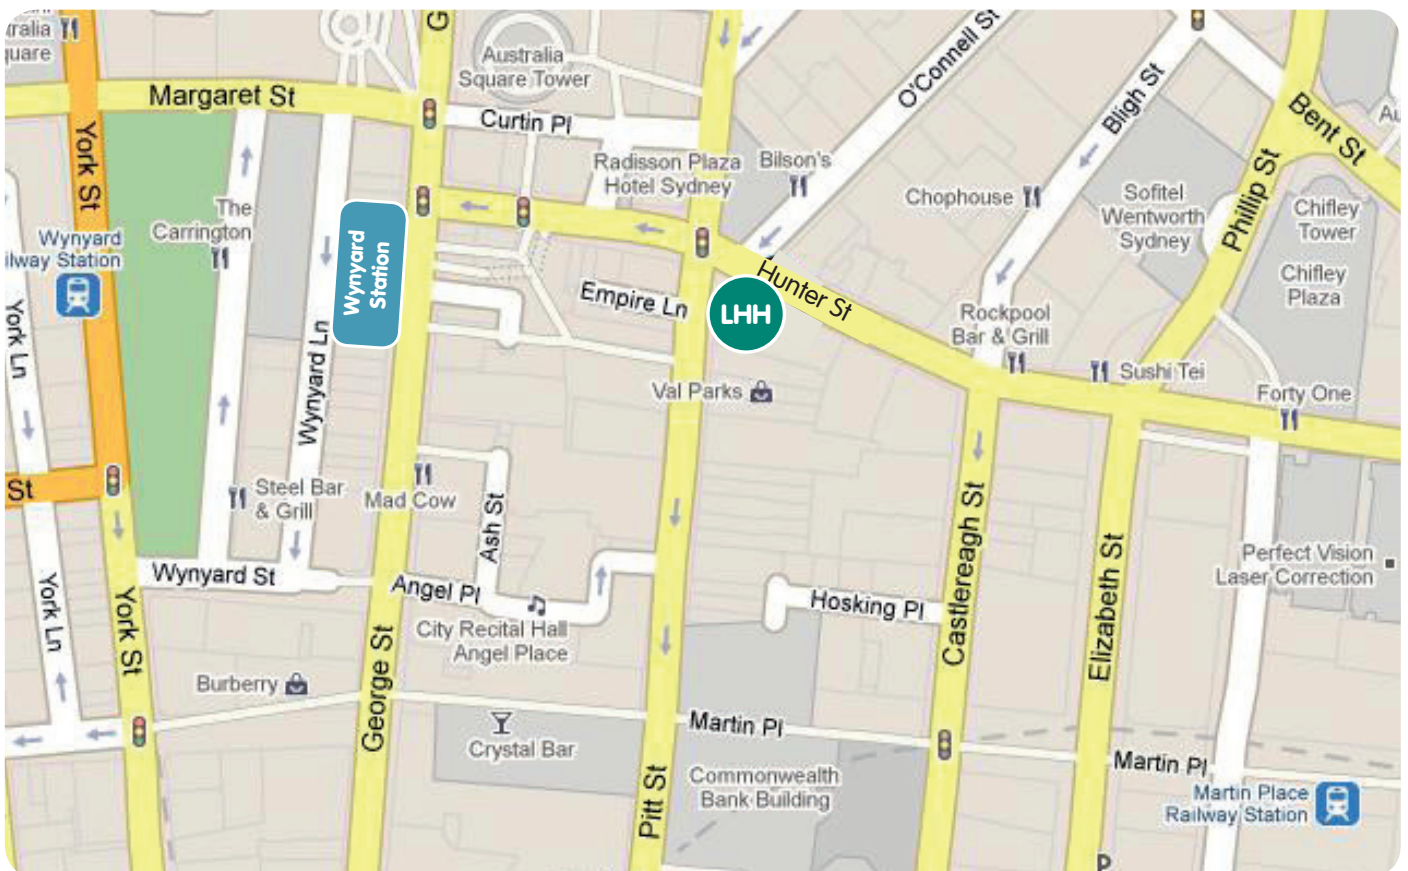

WE HAVE MOVED!

from Monday 25 July, 2011

Lee Hecht Harrison has
relocated to:
Level 17, 68 Pitt Street
Sydney NSW 2000
Tel: 02 9229 2177

Getting here by train:

Exit Wynyard Station onto George Street. Opposite you will see Hunter Street. Walk one block up Hunter Street until you get to Pitt Street and turn right. LHH is the second building on the left in Pitt Street, in between Citibank and Kansai Sushi.

Getting here by Car and parking:

There is no street parking in our area, so we suggest that you park in a parking station. Ezipark garage is located at 109 Pitt Street, almost directly across the street.